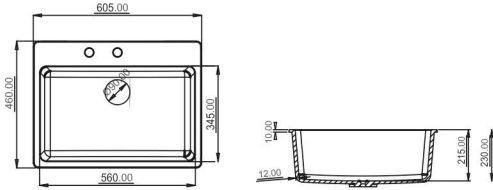

Size	Weight (Aprx.)	MRP (₹)	
		Granite	Metallic
24" x 18"	12.7 kg.	6775/-	8475/-