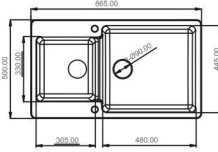

## ARIEL A1

Size	Weight (Aprx.)	MRP (₹)	
		Granite	Metallic
39" x 19.5"	17.8 kg.	11225/-	13575/-

INSTALLATION :

TOP MOUNT

UNDER MOUNT

FLUSH MOUNT

## EROS E1

Size	Weight (Aprx.)	MRP (₹)	
		Granite	Metallic
34" x 19.5"	21 kg.	11850/-	14150/-

INSTALLATION :

TOP MOUNT

UNDER MOUNT

FLUSH MOUNT