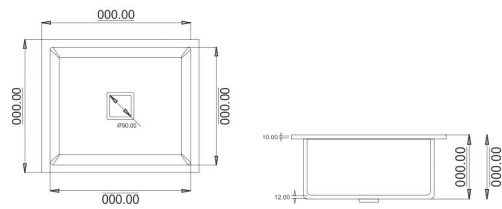

## SINGLE BOWL

Overall Size	Bowl Size	Thickness
16" x 18" x 9"	14" x 16" x 9"	1 mm
Finish	Grade	MRP (₹)
Matt	204	4000/-

## SINGLE BOWL

Overall Size	Bowl Size	Thickness
20" x 17" x 9"	18" x 15" x 9"	1 mm
Finish	Grade	MRP (₹)
Matt	204	4250/-