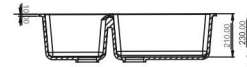

EROS E1

Size	Weight (Aprx.)	MRP (₹)	
		Granite	Metallic
34" x 19.5"	21 kg.	11850/-	14150/-