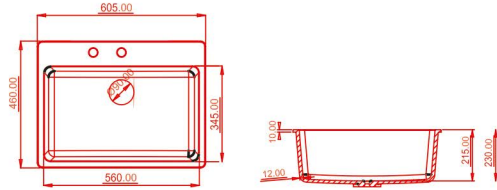

QUARTZ KITCHEN SINK

GT

Size	Weight (Aprx.)	MRP (₹)	
		Granite	Metallic
00" x 00"	00 kg.	0000/-	0000/-