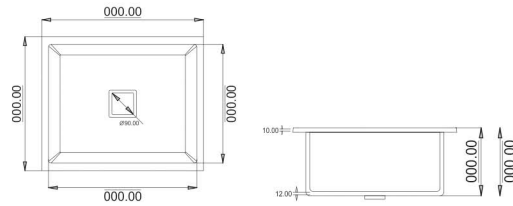

## SINGLE BOWL

Overall Size	Bowl Size	Thickness
16" x 18" x 9"	14" x 16" x 9"	1 mm
Finish	Grade	MRP (₹)
Matt	204	4000/-

## SINGLE BOWL

Overall Size	Bowl Size	Thickness
20" x 17" x 9"	18" x 15" x 9"	1 mm
Finish	Grade	MRP (₹)
Matt	204	4250/-

## SINGLE BOWL

Overall Size	Bowl Size	Thickness
21" x 18" x 9"	19" x 16" x 9"	1 mm
Finish	Grade	MRP (₹)
Matt	204	4500/-

## SINGLE BOWL

Overall Size	Bowl Size	Thickness
22" x 18" x 9"	20" x 16" x 9"	1 mm
Finish	Grade	MRP (₹)
Matt	204	4750/-