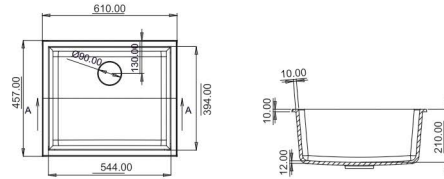

QUARTZ KITCHEN SINK

VEGA V3

Size	Weight (Aprx.)	MRP (₹)	
		Granite	Metallic
24" x 18"	11 kg.	6550/-	8050/-