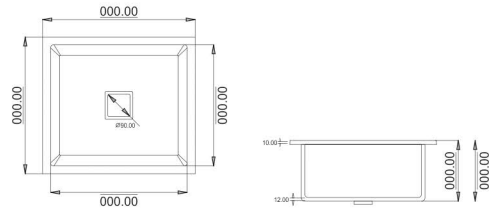

## SINGLE BOWL

Overall Size	Bowl Size	Thickness
16" x 18" x 9"	14" x 16" x 9"	1 mm
Finish	Grade	MRP (₹)
Matt	204	4000/-

## SINGLE BOWL

Overall Size	Bowl Size	Thickness
20" x 17" x 9"	18" x 15" x 9"	1 mm
Finish	Grade	MRP (₹)
Matt	204	4250/-