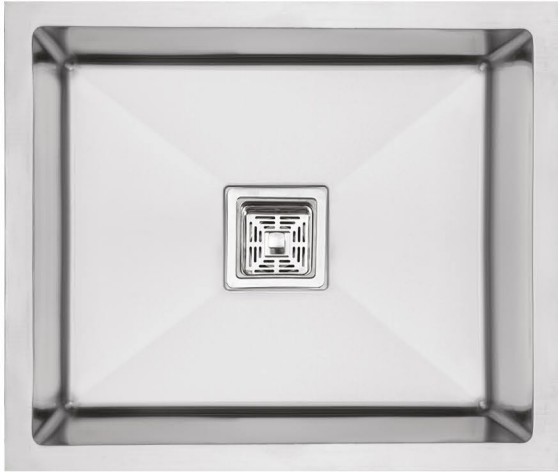

R-10 HAND MADE SINK