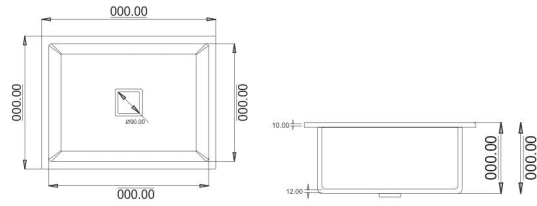

## SINGLE BOWL

Overall Size	Bowl Size	Thickness
21" x 18" x 9"	19" x 16" x 9"	1 mm
Finish	Grade	MRP (₹)
Matt	204	4500/-

## SINGLE BOWL

Overall Size	Bowl Size	Thickness
22" x 18" x 9"	20" x 16" x 9"	1 mm
Finish	Grade	MRP (₹)
Matt	204	4750/-

## SINGLE BOWL

Overall Size	Bowl Size	Thickness
24" x 18" x 9"	22" x 16" x 9"	1 mm
Finish	Grade	MRP (₹)
Matt	204	5000/-