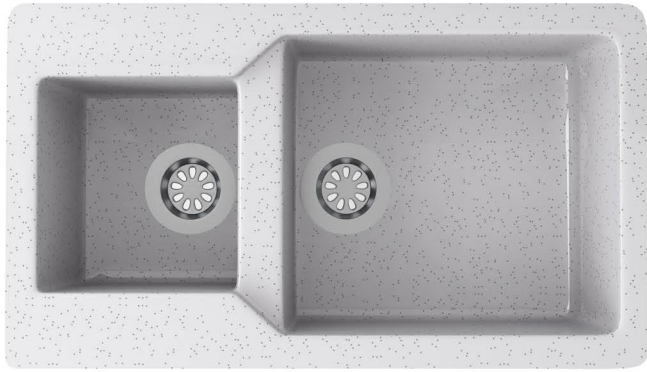

QUARTZ KITCHEN SINK