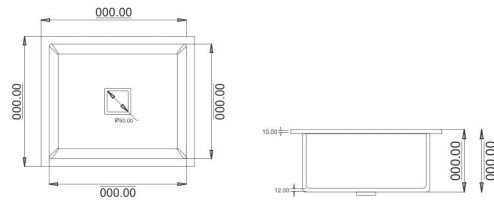

## SINGLE BOWL

Overall Size	Bowl Size	Thickness
16" x 18" x 9"	14" x 16" x 9"	1 mm
Finish	Grade	MRP (₹)
Matt	204	4000/-

## SINGLE BOWL

Overall Size	Bowl Size	Thickness
20" x 17" x 9"	18" x 15" x 9"	1 mm
Finish	Grade	MRP (₹)
Matt	204	4250/-

## SINGLE BOWL

Overall Size	Bowl Size	Thickness
21" x 18" x 9"	19" x 16" x 9"	1 mm
Finish	Grade	MRP (₹)
Matt	204	4500/-